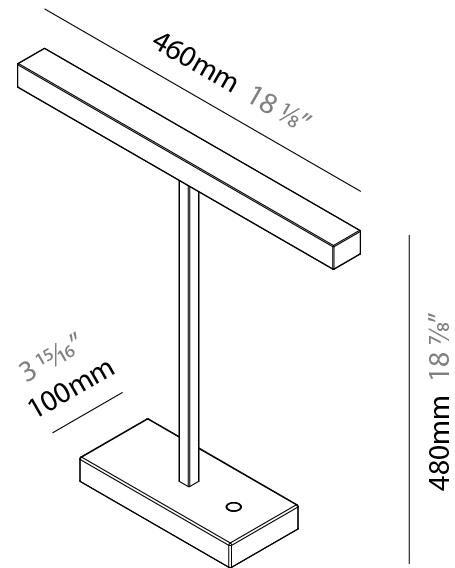

PROJECT	
TYPE	
SPECIFIER	
QUANTITY	
DATE	

ELLE PORTABLE

D204002-

base number   Finish
Options

1. To build a product code in our configurator select the specify button on the base model # product page
2. To build a manual product code on this datasheet choose from the options listed below in blue font and add the suffix to the base model #

GENERAL

Series: Elle
Brand: Zaneen
Division: Design
Mounting Type: Portable
Mounting Location: Table
Subcategory: Task

PHYSICAL

Shape: Square
Length (mm): 460
Length (in): 18 ⁷/₈
Width (mm): 100
Width (in): 3 ¹⁵/₁₆
Height (mm): 480
Height (in): 18 ⁷/₈
Light Distribution: Direct
Diffuser: Acrylic Bi-Satin
Fixture Finish: MBK / MWH / MCB
Fixture Material: Aluminum

ELECTRICAL

Lamp Type: LED
Input Wattage (W): 6
Dimming: Touch Dimming
Driver Included: Yes
Driver Location: Inline Transformer Plug
Driver Class: Class 2
Input Voltage (V): 120 - 277
Output Voltage (V): 24

LED

Color Temperature (°K): 3000
CRI: >90 CRI
Lamp Life (hrs): 50000

OPTICAL

RATINGS AND CERTIFICATIONS

Certified By: Certified for North American Standards
IP rating: IP20